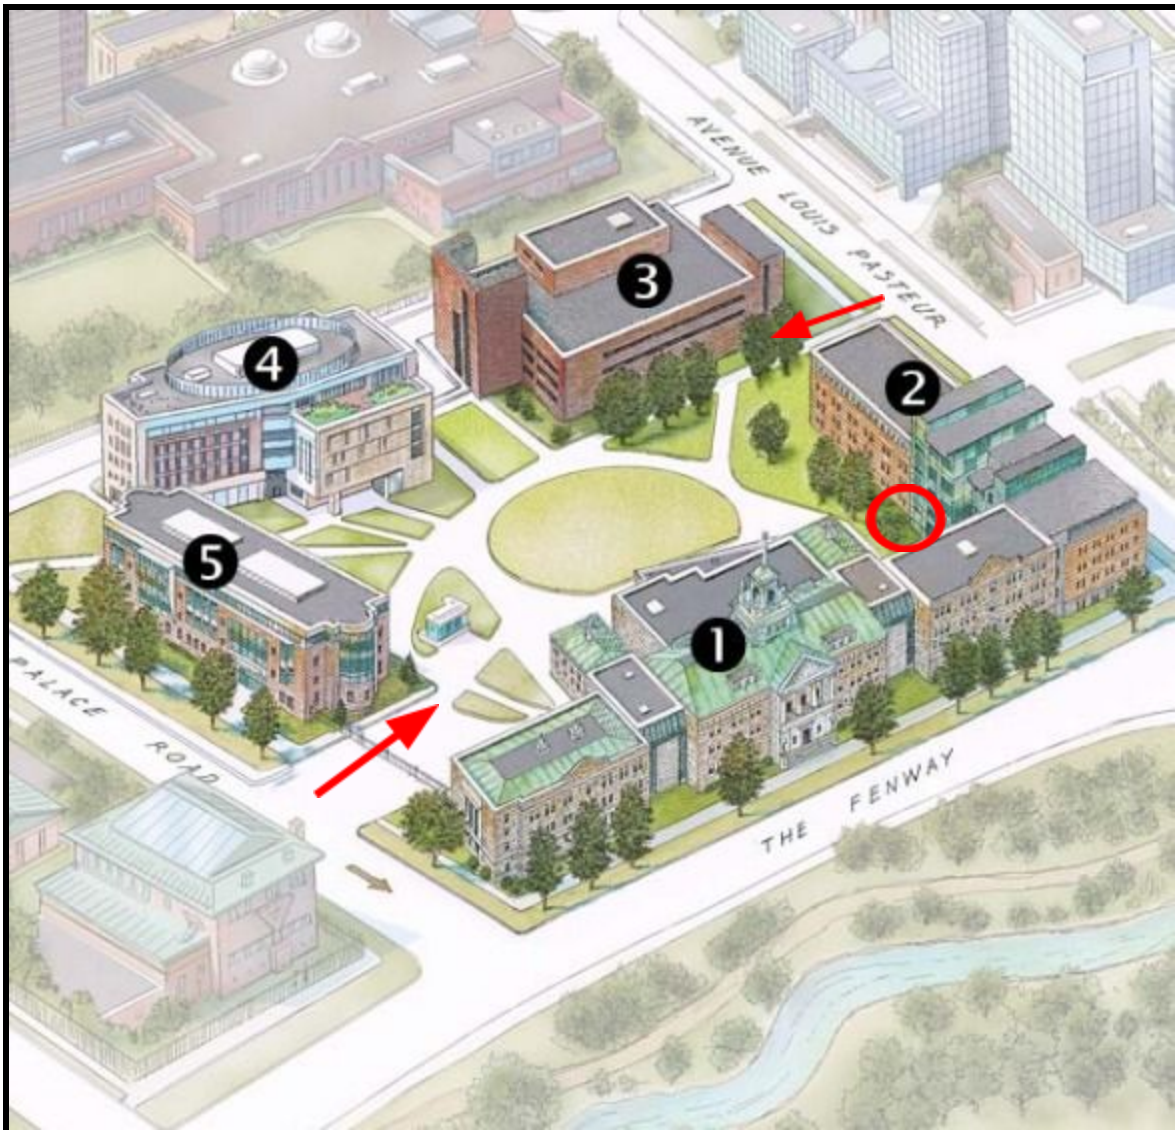

Directions

Enter Simmons quad from Palace Road or Avenue Louis Pasteur (as shown by red arrows). Walk to Lefavour Hall (building marked 2) and enter through the glass doors (circled red).

**DERAIL UnConference
2017**

Sunday, March 5,

After entering Lefavour, take the first right into a hallway. You will find the **Kotzen Meeting Room** on your right.